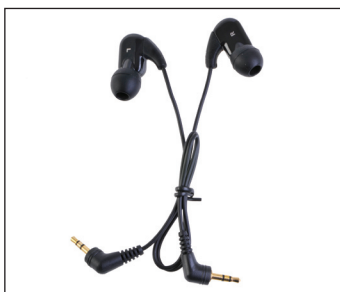

## Accessories for TVDirect Models TV-100 & TV-95

DT-100RX

DT-95RX

Extra TV-100 Receiver only.  
**Model TV-100RX, item TV5101**  
**Model TV-95RX, item TV-5201**

External microphone to be attached to the TV speaker grille for picking up TV sound.  
**Model TV-MIC, item TV6001**

Replacement ear-buds (one pair).  
**Model TV-EB, item TV6002**

Replacement ear-bud covers (3 pairs in S, M,L).  
**Model TV-EBC, item TV6003**

Light weight neck-loop.  
**Model TV-NL, item TV6004**

Silhouette style tele-coil coupler (single for one ear).  
**Model TV-TC, item TV6005**