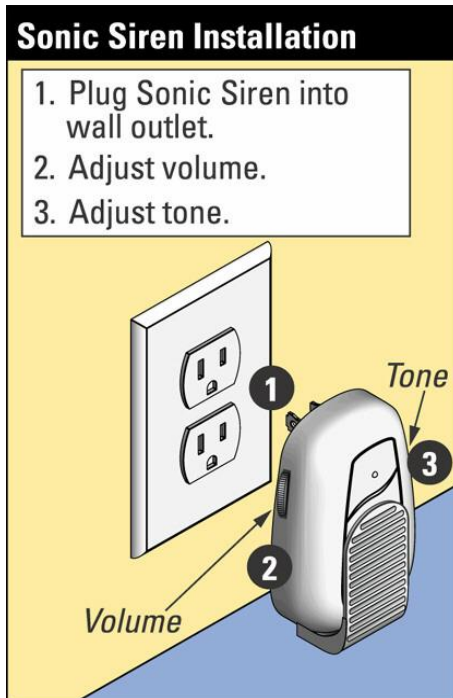

Sonic Alert

America's Leader in Visual Alerting Systems.

SONIC SIREN REMOTE HORN

RH100

The ADJUSTABLE REMOTE HORN,

“will alert you” by sounding an adjustable tone and volume control.

You select the most effective audio alert sound combination.

From a loud 78-85 decibel low frequency to a high 113 decibels.

The adjustable tone ranges from 200-2,000 Hertz.

IDEAL FOR HARD OF HEARING MEMBERS OF THE FAMILY

CAN BE MIXED WITH ALL SONIC ALERT REMOTES