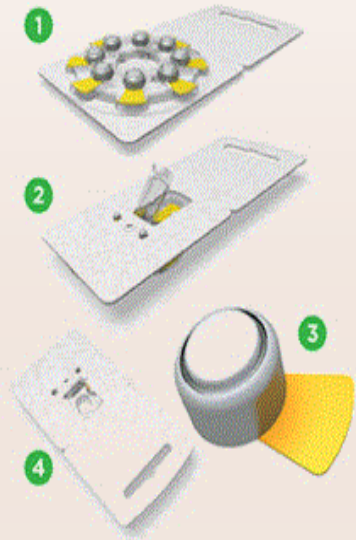

## Easy-to-Use, Portable Package

Designed with the hearing aid wearer in mind, Rayovac's unique packaging is easy to use, secure, and portable. Our packaging features include:

- 1 Raised battery cell dials, make gripping and turning the dial effortless.
- 2 Plastic rear door that protects your batteries and securely holds them in place.
- 3 Longer tabs to make putting batteries in your device easy.
- 4 Perforated card allows you to tear off the bottom dial of batteries to make carrying spare batteries discrete and easy!