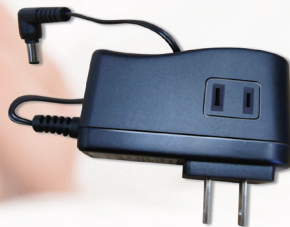

CentralAlert™

Sensors And Accessories

Vibrating Remote Receiver
Model CA-RX
Portable and wearable receiver alerts you to all of the monitored sounds/activities around your home

Audio Alarm Sensor
Model CA-AX
Monitors the activation of any audible alarms in your home

Baby Sound Sensor
Model CA-BX
Lets you monitor, in real time, any sounds that your baby makes

Door Announcer/Knocker
Model CA-DX
Attaches to your door or your existing door chime/announcer to let you know that someone is at the door

Storm Warning Alert
Model CA-NOAA
Alerts you to storm warnings from the connected weather radio (A NOAA radio is needed)

Cell-Phone Ringer
Model RF-200
Detects the ringing of your parked cell phone*

Emergency Help Button
Model CA-SOS
Push to page for help anywhere in your home; It's waterproof for use even in the shower.

Extra Wireless Doorbell
Model CA-DB
Extra doorbell for your back or side door

Motion Detector
Model CA-MX
Alerts you to the presence of any unexpected motion in the monitored area*

Lamp Flasher
Model CA-LX
Flashes a plug-in lamp to alert you to any of the monitored sounds*